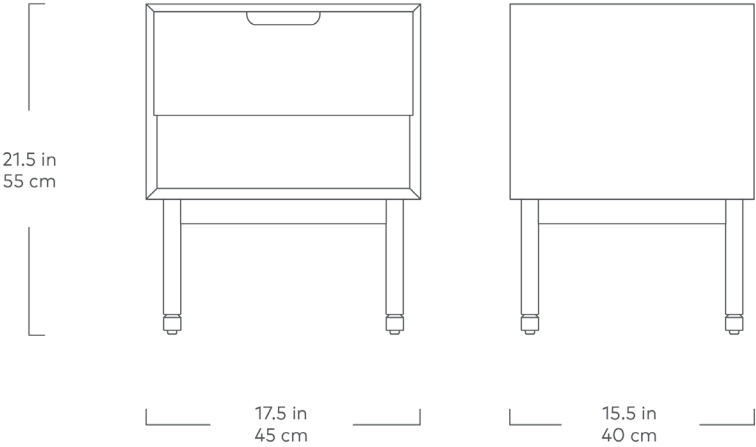

Munro End Table

- It is normal for solid wood to expand and shrink as a result of variations in environmental humidity. A consistent humidity level of approximately 50% is recommended to prevent cracks and surface splits.
- Main structure is constructed with engineered wood core for strength and stability, surface faced with thick, real wood Oak or Walnut Veneer.
- Soft close drawers feature recessed finger pulls and solid wood detailing on top edge.
- Open cubby for storage and display of books and other miscellaneous items.
- Each piece is finished in Rubio® Monocoat - a durable, matte, oil-based protector designed to highlight the beauty of natural wood.
- Wood finish is certified 0% VOC and is an all-natural, environmentally friendly product.
- Surface can be revitalized as desired. Visit Rubio® Monocoat website for more information.
- Power-coated black steel legs.
- Non-marking leveler feet can be adjusted for stability on uneven floor surfaces.
- Assembles easily with provided hardware. Anti-tipping hardware provided.
- Wood is a natural material, with variations in grain pattern and colour that make each design unique.
- CARB (California Air Resources Board) Phase II compliant.